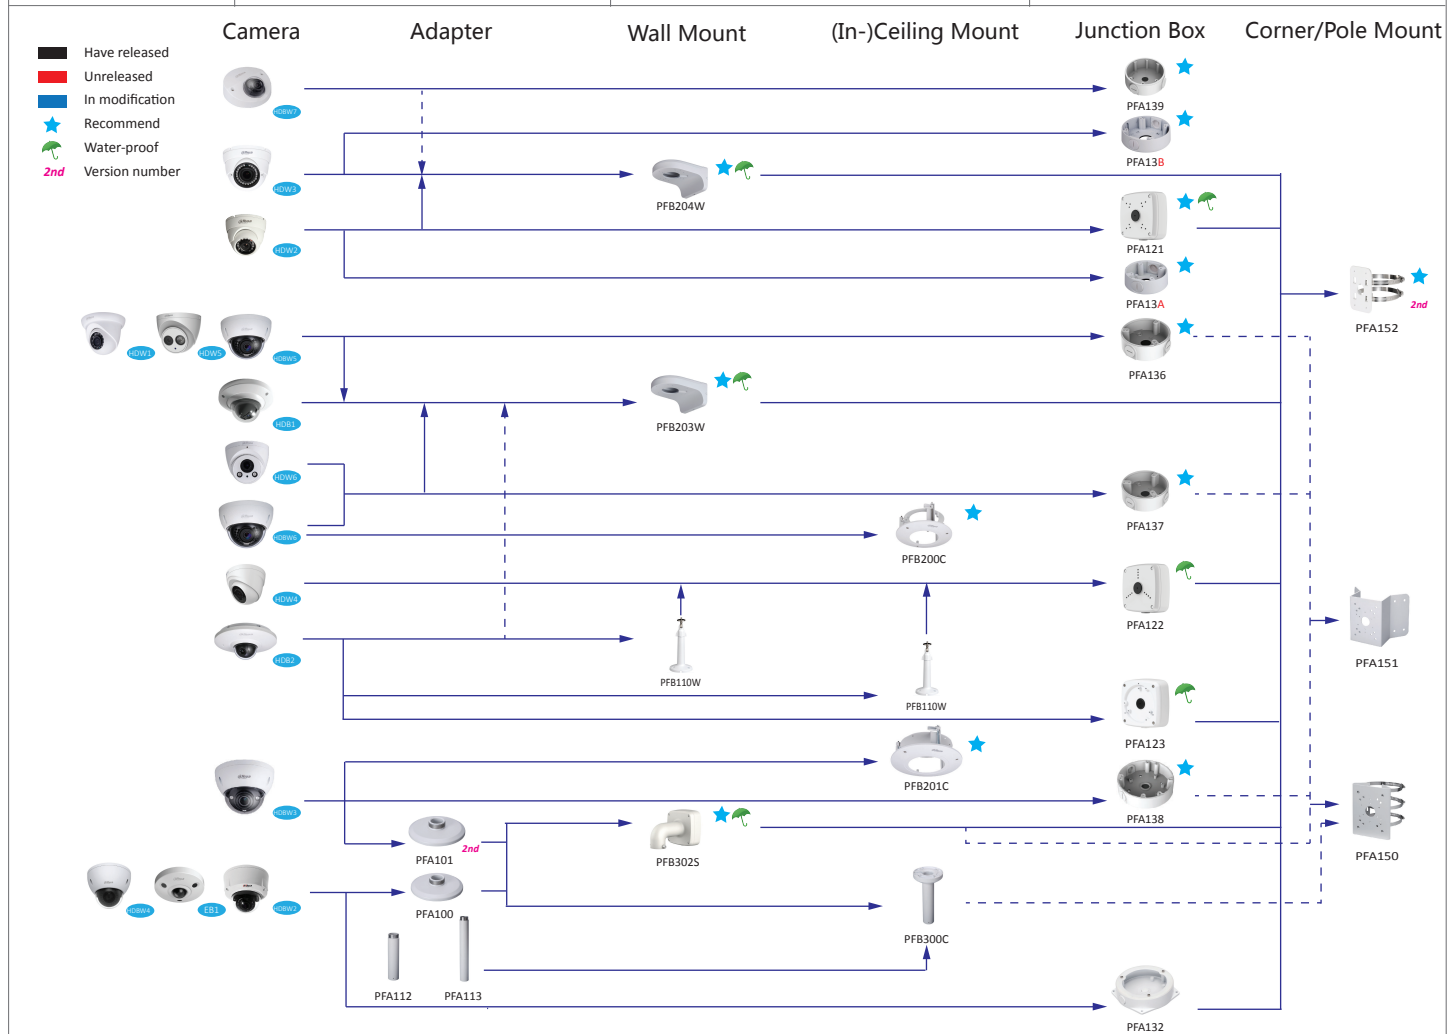

Selection of box cameras

Shape	Analog	HDCVI	Network
	FW181G	HFW1000/1100/1200/2120/2220S	HFW1120/1220/1320/4100/4120/4200/4220/4221/4300/4421S, HFW1000/1200S-W,
		HF3101	
		HF3220E	HF5121/5221/5421E, HF8281/8301/8331/81200E
			HFW5100/5200-IRA
		HFW1100/1200/2120/2220B	HFW4120/4220/4221/4421B(-AS)
		HFW1100/1200/2120/2220/2221D	HFW4120/4220/4221/4421D(-AS)
	FW181I	HFW2120/2220/2221E	HFW4100/4120/4200/4220/4221/4300/4421E
		HFW3220E-Z	HFW5100/5200/5300E-Z/VF, HFW8301E(-Z), HFW5121/5220/5221/5421/8231/8281/8331E-Z, HFW5200E-Z12
	FW181R	HFW1000/1100/1200R, HFW1000/1100/1200RM	
	FW181R-VF	HFW1100/1200/2120/2220R-VF, HFW2120/2220R-Z, HFW2221R-Z-IRE6	HFW2100/2200/2300R-Z/VF, HFW2101/2201R-ZS/VFS, HFW2120/2220/2320R-ZS/VFS-IRE6
		SDZ1020/2020/2030S-N	
		SDZH1020/2030S-N, SDZW1020/2030S-N	

Selection of dome cameras

Shape	Analog	HDCVI	Network
			HD1000/1200C(-W), HDB3200/4100/4200/4300C, HDB4100/4200/4300C(-A), EB5400/5500
			HDB4100/4200/4300F-PT, HDPW4100/4200/4300F-WPT
	DW181E	HDW2120/2220S	HDW1120/1220/1320S
		HDW1000/1100/1200/2120/2220M	HDW4120/4220/4421M
		HDW1100/1200/2120/2220R-VF	
	DW181R	HDW1000/1100R	
		HDW1200/2120/2220/2221E	HDW4120/4220/4221/4421E(-AS)
		HDW2120/2220/2221R-Z	HDW2120/2220/2320R-Z(S)
			HDB(W)5100/5200/5202/5300/5302/5502, HDB(W)8301(-Z), HDB(W)8281-Z
		HDBW3231E-Z	HDBW5121/5220/5221/5421/8231/8331E-Z
		HDBW3220E-Z	
		HDBW1100/1200/2120/2220/2221E	HDBW1000/1200E(-W), HDBW1120/1220/1320E, HDBW4100/4200/4300E(-S/-AS), HDBW4800E, HDBW4120/4220/4221/4421E(-AS)
	DBW181R-VF	HDBW1100/1200/2120/2220R-VF, HDBW2120/2220/2221R-Z	HDBW2100/2200/2300R-Z/VF, HDBW2101/2120/2201/2220/2320R-ZS/VFS
	DBW183H MW183H	HDBW2120/2220F, HDBW2120/2220/2221F-M	HDBW4120/4220/4221/4421F(-AS/-M), HDBW4120/4220/4221F-W
			EB(W)8600/81200

Notes :

1. PTZ dome cameras have the standard configurations, and the configurations have been as follows.