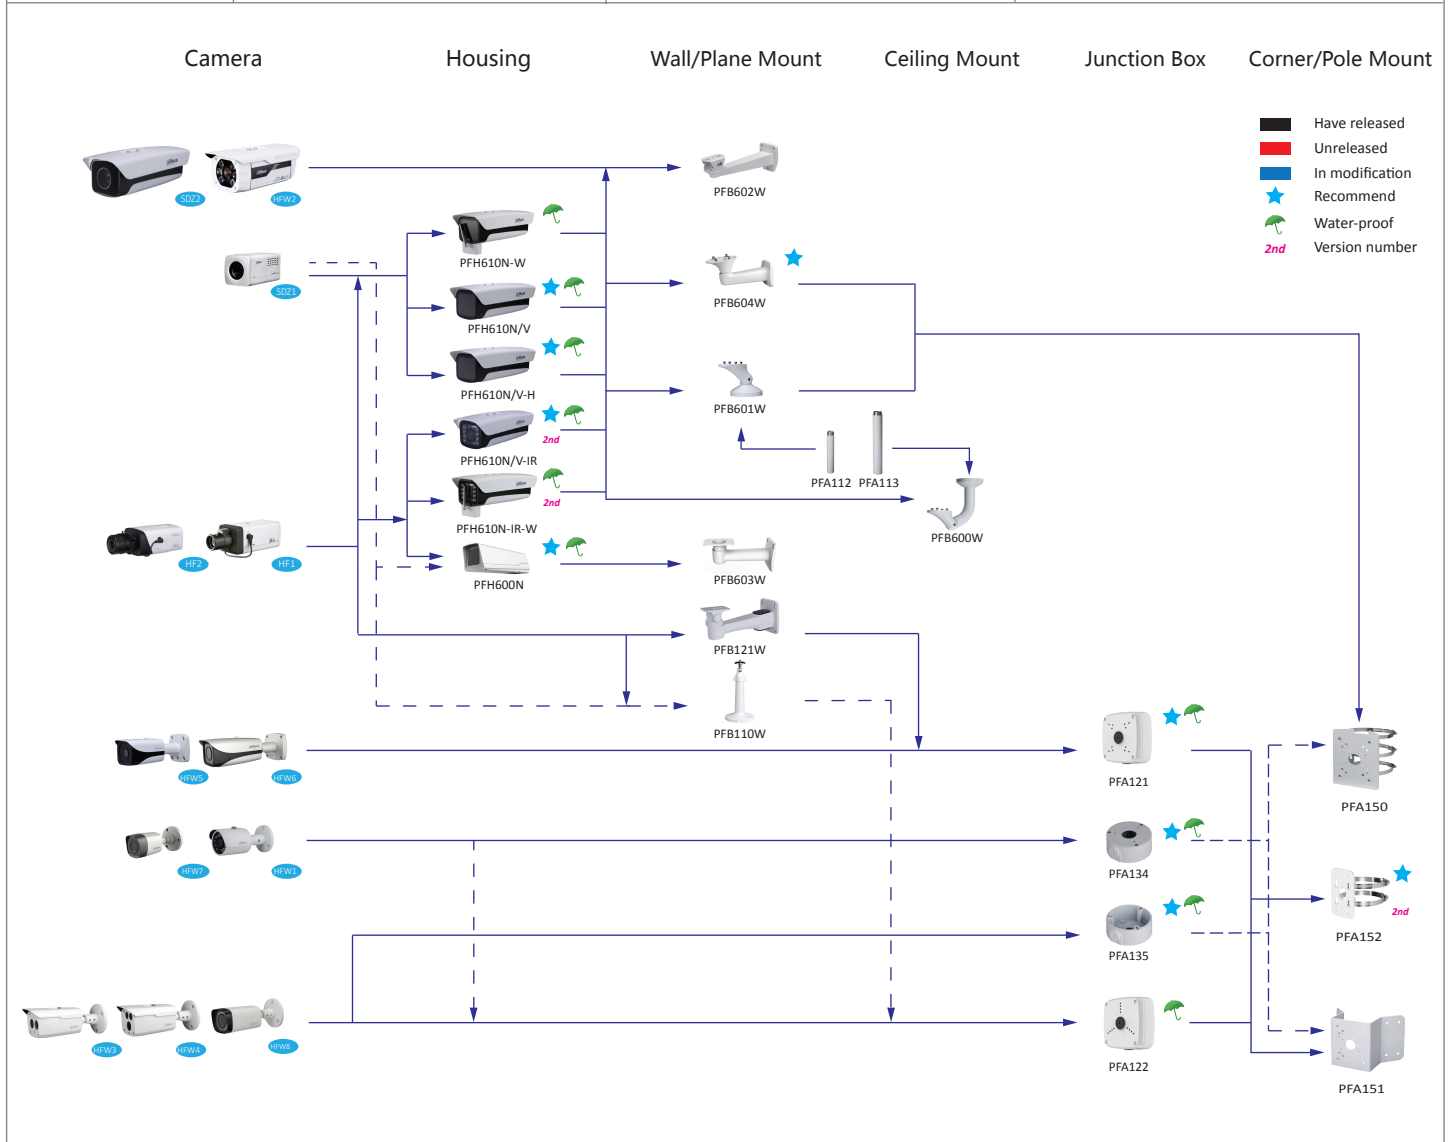

Selection of box cameras

Shape	Analog	HDCVI	Network
	FW181G	HFW1000/1100/1200/2120/2220S	HFW1120/1220/1320/4100/4120/4200/4220/4221/4300/4421S, HFW1000/1200S-W,
		HF3101	
		HF3220E	HF5121/5221/5421E, HF8281/8301/8331/81200E
			HFW5100/5200-IRA
		HFW1100/1200/2120/2220B	HFW4120/4220/4221/4421B(-AS)
		HFW1100/1200/2120/2220/2221D	HFW4120/4220/4221/4421D(-AS)
	FW181I	HFW2120/2220/2221E	HFW4100/4120/4200/4220/4221/4300/4421E
		HFW3220E-Z	HFW5100/5200/5300E-Z/VF, HFW8301E(-Z), HFW5121/5220/5221/5421/8231/8281/8331E-Z, HFW5200E-Z12
	FW181R	HFW1000/1100/1200R, HFW1000/1100/1200RM	
	FW181R-VF	HFW1100/1200/2120/2220R-VF, HFW2120/2220R-Z, HFW2221R-Z-IRE6	HFW2100/2200/2300R-Z/VF, HFW2101/2201R-ZS/VFS, HFW2120/2220/2320R-ZS/VFS-IRE6
		SDZ1020/2020/2030S-N	
		SDZH1020/2030S-N, SDZW1020/2030S-N	

Selection of dome cameras

Shape	Analog	HDCVI	Network
			HD1000/1200C(-W), HDB3200/4100/4200/4300C, HDB4100/4200/4300C(-A), EB5400/5500
			HDB4100/4200/4300F-PT, HDPW4100/4200/4300F-WPT
	DW181E	HDW2120/2220S	HDW1120/1220/1320S
		HDW1000/1100/1200/2120/2220M	HDW4120/4220/4421M
		HDW1100/1200/2120/2220R-VF	
	DW181R	HDW1000/1100R	
		HDW1200/2120/2220/2221E	HDW4120/4220/4221/4421E(-AS)
		HDW2120/2220/2221R-Z	HDW2120/2220/2320R-Z(S)
			HDB(W)5100/5200/5202/5300/5302/5502, HDB(W)8301(-Z), HDB(W)8281-Z
		HDBW3231E-Z	HDBW5121/5220/5221/5421/8231/8331E-Z
		HDBW3220E-Z	
		HDBW1100/1200/2120/2220/2221E	HDBW1000/1200E(-W), HDBW1120/1220/1320E, HDBW4100/4200/4300E(-S/-AS), HDBW4800E, HDBW4120/4220/4221/4421E(-AS)
	DBW181R-VF	HDBW1100/1200/2120/2220R-VF, HDBW2120/2220/2221R-Z	HDBW2100/2200/2300R-Z/VF, HDBW2101/2120/2201/2220/2320R-ZS/VFS
	DBW183H MW183H	HDBW2120/2220F, HDBW2120/2220/2221F-M	HDBW4120/4220/4221/4421F(-AS/-M), HDBW4120/4220/4221F-W
			EB(W)8600/81200

Notes :

1. PTZ dome cameras have the standard configurations, and the configurations have been as follows.