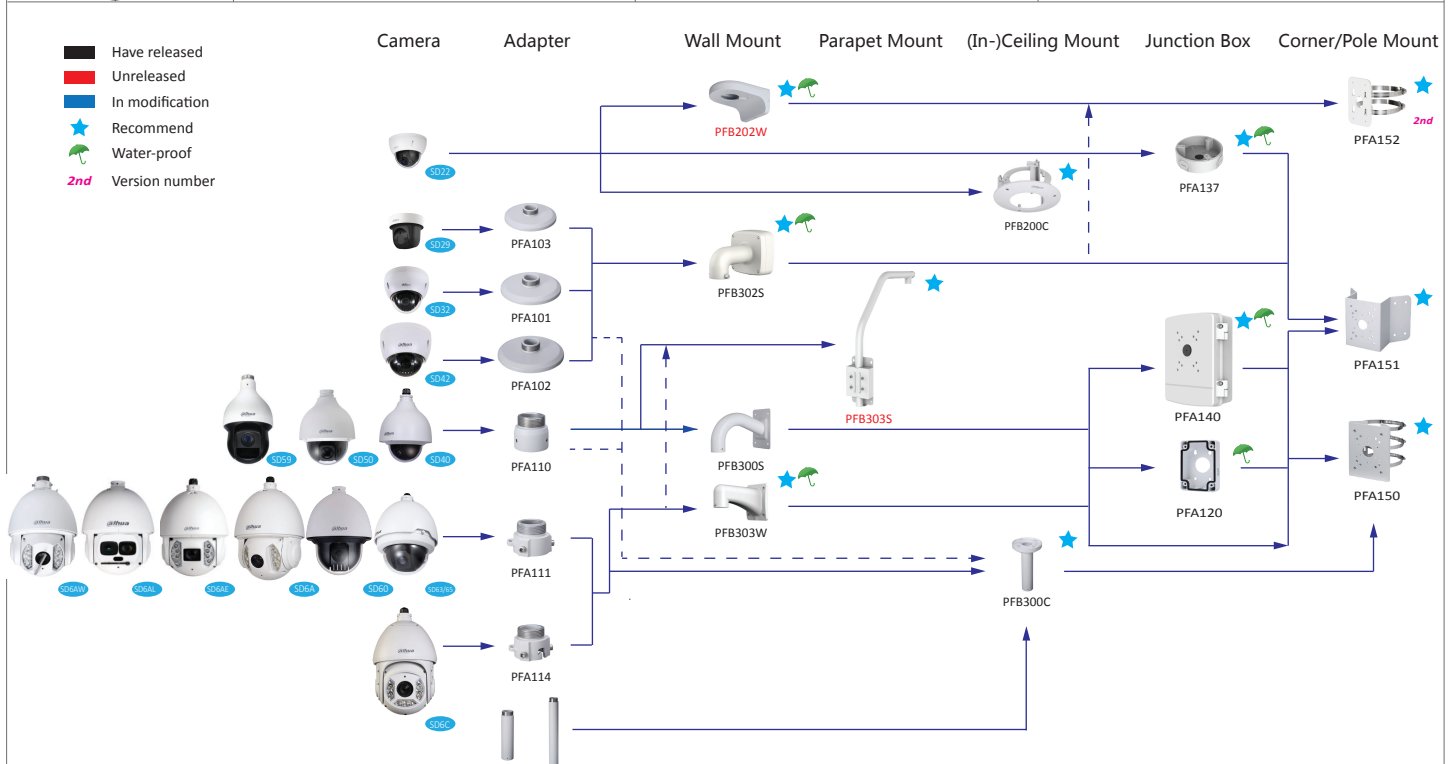

Selection of box cameras

Shape	Analog	HDCVI	Network
	FW181G	HFW1000/1100/1200/2120/2220S	HFW1120/1220/1320/4100/4120/4200/4220/4221/4300/4421S, HFW1000/1200S-W,
		HF3101	
		HF3220E	HF5121/5221/5421E, HF8281/8301/8331/81200E
			HFW5100/5200-IRA
		HFW1100/1200/2120/2220B	HFW4120/4220/4221/4421B(-AS)
		HFW1100/1200/2120/2220/2221D	HFW4120/4220/4221/4421D(-AS)
	FW181I	HFW2120/2220/2221E	HFW4100/4120/4200/4220/4221/4300/4421E
		HFW3220E-Z	HFW5100/5200/5300E-Z/VF, HFW8301E(-Z), HFW5121/5220/5221/5421/8231/8281/8331E-Z, HFW5200E-Z12
	FW181R	HFW1000/1100/1200R, HFW1000/1100/1200RM	
	FW181R-VF	HFW1100/1200/2120/2220R-VF, HFW2120/2220R-Z, HFW2221R-Z-IRE6	HFW2100/2200/2300R-Z/VF, HFW2101/2201R-ZS/VFS, HFW2120/2220/2320R-ZS/VFS-IRE6
		SDZ1020/2020/2030S-N	
		SDZH1020/2030S-N, SDZW1020/2030S-N	

Selection of dome cameras

Shape	Analog	HDCVI	Network
			HD1000/1200C(-W), HDB3200/4100/4200/4300C, HDB4100/4200/4300C(-A), EB5400/5500
			HDB4100/4200/4300F-PT, HDPW4100/4200/4300F-WPT
	DW181E	HDW2120/2220S	HDW1120/1220/1320S
		HDW1000/1100/1200/2120/2220M	HDW4120/4220/4421M
		HDW1100/1200/2120/2220R-VF	
	DW181R	HDW1000/1100R	
		HDW1200/2120/2220/2221E	HDW4120/4220/4221/4421E(-AS)
		HDW2120/2220/2221R-Z	HDW2120/2220/2320R-Z(S)
			HDB(W)5100/5200/5202/5300/5302/5502, HDB(W)8301(-Z), HDB(W)8281-Z
		HDBW3231E-Z	HDBW5121/5220/5221/5421/8231/8331E-Z
		HDBW3220E-Z	
		HDBW1100/1200/2120/2220/2221E	HDBW1000/1200E(-W), HDBW1120/1220/1320E, HDBW4100/4200/4300E(-S/-AS), HDBW4800E, HDBW4120/4220/4221/4421E(-AS)
	DBW181R-VF	HDBW1100/1200/2120/2220R-VF, HDBW2120/2220/2221R-Z	HDBW2100/2200/2300R-Z/VF, HDBW2101/2120/2201/2220/2320R-ZS/VFS
	DBW183H MW183H	HDBW2120/2220F, HDBW2120/2220/2221F-M	HDBW4120/4220/4221/4421F(-AS/-M), HDBW4120/4220/4221F-W
			EB(W)8600/81200

Notes :

1. PTZ dome cameras have the standard configurations, and the configurations have been as follows.