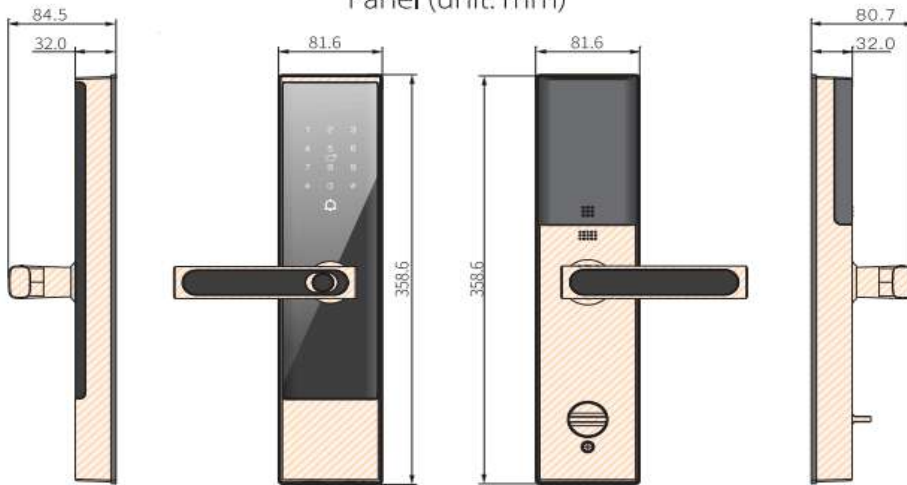

### Product Standard

GA701-2007

### Relative Humidity

10% ~ 95%

Panel (unit: mm)

Lock Body (unit: mm)