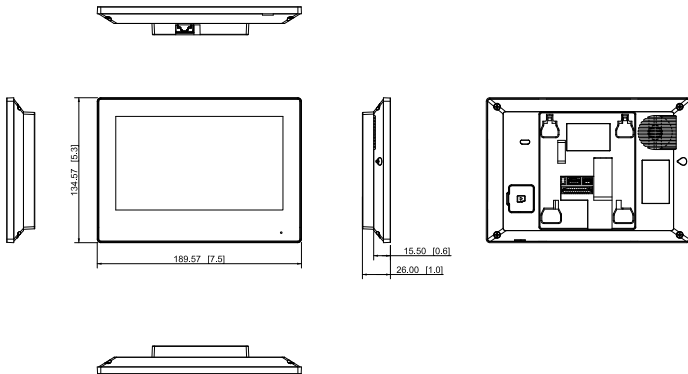

### General

Color	White/Black
Power Supply	12V DC 1A POE(802.3AF)
Installation	Surface mount
Certifications	CE FCC
Accessory	Surface mount bracket, alarm ribbon cable, RS-485 cable, and power-supply pins are provided
Product Dimensions	189.6 mm × 134.6 mm × 26 mm (7.46"×5.30"×1.02")

**Dimensions (mm[inch])**

**Application**