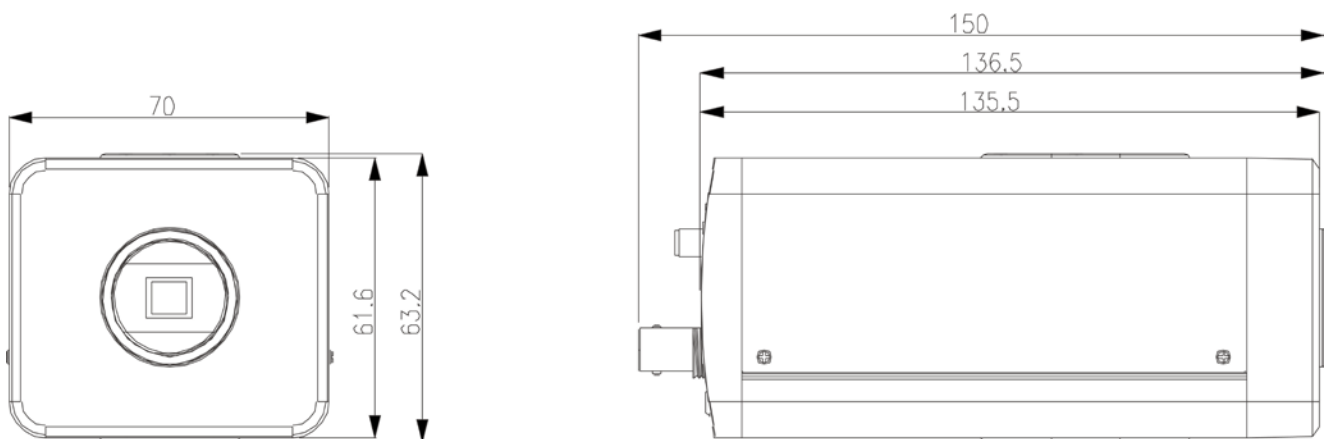

DH-IPC-HF3300

Alarm	1/1 channel In/Out			
General				
Power Supply	DC12V/AC24V, PoE(802.3af)	DC12V/AC24V	DC12V/AC24, PoE(802.3af)	DC12V/AC24V
Power Consumption	<6W			
Working Environment	-10°C~+60°C, 10%~90%			
Dimensions(W×D×H)	70mm×149.5mm×63.2mm			
Weight	650g			

Dimensions (mm)

Dahua Technology Co., Ltd.

1187 BinAn Road, Binjiang District, Hangzhou, China

Tel: +86-571-87688883

Fax: +86-571-87688815

Email: overseas@dahuatech.com

www.dahuatech.com

*Design and specifications are subject to change without notice.

© 2012 Dahua Technology Co., Ltd.