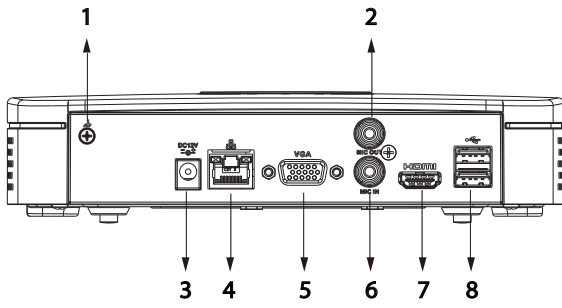

Port

Audio Input	1
Audio Output	1
HDD Interface	1 SATA port, up to 16 TB. The maximum HDD capacity varies with environment temperature
USB	2 rear USB 2.0 ports
HDMI	1
VGA	1
Network Port	1 × RJ-45, 10/100 Mbps self-adaptive Ethernet port

General

Power Supply	12 VDC, 1.5 A
Power Consumption	Total output of NVR is ≤ 10 W (without HDD)
Net Weight	0.42 kg (0.93 lb)
Gross Weight	1.03 kg (2.27 lb)
Product Dimensions	204.6 mm × 206.4 mm × 45.6 mm (8.06" × 8.13" × 1.80") (W × L × H)
Packaging Dimensions	96 mm × 364 mm × 261 mm (3.78" × 14.33" × 10.28") (W × L × H)
Operating Temperature	-10 °C to +55 °C (14 °F to +131 °F)
Operating Humidity	10%–93% (RH)
Installation	Rack or desktop
Certifications	CE: EN62368-1; EN55032; EN55024; EN55035; EN61000-3-2; EN61000-3-3; EN50130-4 FCC: Part 15 Subpart B

Ordering Information

Type	Model	Description
8 Channel NVR	DHI-NVR2108-S3	8 Channel Smart 1U 1HDD Network Video Recorder

Dimensions (mm[inch])

Panels

- | | |
|---------------|----------------------------|
| 1 Ground | 2 AUDIO OUT, RCA Connector |
| 3 Power Input | 4 Network Port |
| 5 VGA Port | 6 AUDIO IN, RCA Connector |
| 7 HDMI Port | 8 USB Ports |