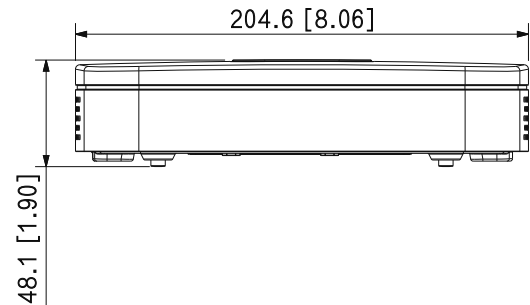

Alarm

General Alarm	Motion detection; privacy masking; video loss; PIR alarm
Anomaly Alarm	Camera offline; storage error; disk full; IP conflict; MAC conflict; login lock; cyber security exception
Intelligent Alarm	Perimeter protection; SMD Plus
Alarm Linkage	Recording; snapshot; buzzer; log; preset; email; tour

Port

Audio Input	1
Audio Output	1
HDD Interface	1 SATA port, up to 16 TB. The maximum HDD capacity varies with environment temperature
USB	2 rear USB 2.0 ports
HDMI	1
VGA	1
Network Port	1 × RJ-45, 10/100 Mbps self-adaptive Ethernet port

General

Power Supply	12 VDC, 1.5 A
Power Consumption	Total output of NVR is ≤ 10 W (without HDD)
Net Weight	0.42 kg (0.93 lb)
Gross Weight	1.03 kg (2.27 lb)
Product Dimensions	204.6 mm × 206.4 mm × 45.6 mm (8.06" × 8.13" × 1.80") (W × L × H)
Packaging Dimensions	96 mm × 364 mm × 261 mm (3.78" × 14.33" × 10.28") (W × L × H)
Operating Temperature	-10 °C to +55 °C (14 °F to +131 °F)
Operating Humidity	10%–93% (RH)
Installation	Rack or desktop
Certifications	CE: EN62368-1; EN55032; EN55024; EN55035; EN61000-3-2; EN61000-3-3; EN50130-4 FCC: Part 15 Subpart B

Ordering Information

Type	Model	Description
8 Channel NVR	DHI-NVR2108-S3	8 Channel Smart 1U 1HDD Network Video Recorder

Dimensions (mm[inch])