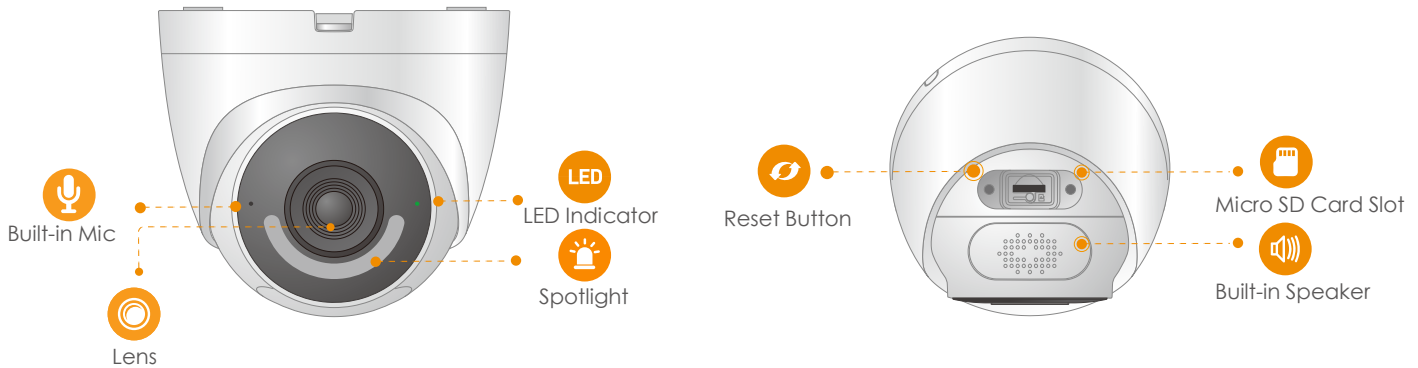

Specifications

Camera

1/2.7" 2 Megapixel Progressive CMOS
2MP(1920 x 1080)
Night Vision: 30m(98ft) Distance
2.8mm/3.6/6mm Fixed Lens
Field of View : 2.8mm: 114° (H), 59° (V), 135° (D)
3.6mm: 93° (H), 48° (V), 118° (D)
6mm: 55° (H), 31° (V), 62° (D)

Video & Audio

Video Compression : H.265/H.264
Up to 25/30fps Frame Rate
16x Digital Zoom
Built-in Mic & Speaker, 110dB Siren
Built-in Spotlight

Notice Management

Motion Detection
Human Detection
Configurable Region

Network

1x 100Mbps Ethernet Port
Wi-Fi:IEEE802.11b/g/n,100m Open Field
Dual Internal Antennas, 2 x 2 MIMO
Soft AP
CGI, ONVIF
imou App: iOS, Android

Auxiliary Interface

Micro SD Card Slot(up to 256GB)
Reset Button

General

DC 12V1A Power Supply
Power Consumption:≤7W
Material: Metal + Plastic
Working Environment:-30° C~+60° C, Less Than 95%RH
IP67 Weatherproof
Dimensions: 109.9 × 109.9 × 102.2mm (4.3 × 4.3 × 4inch)
Weight: 352g (0.91lb)
CE, FCC

What' s in the box

- 1x Camera
- 1x Quick Start Guide
- 1x Power Adapter
- 1x Mounting Plate
- 1x Screw Package
- 1x Installation Position Map
- 1x Waterproof Connector