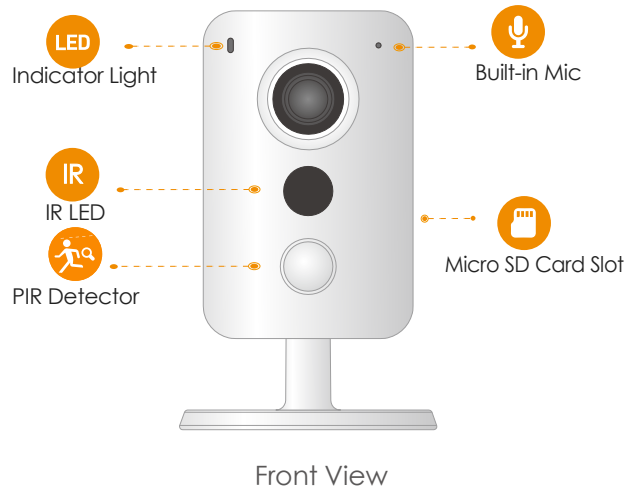

Specifications

Camera

1/2.7" 2 Megapixel Progressive CMOS
2MP (1920 x 1080)
Night Vision: 10m(33ft) Distance
2.8mm Fixed Lens
Field of View : 105° (H), 57° (V), 125° (D)

Video & Audio

Video Compression : H.265/H.264
Up to 25/30fps Frame Rate
Two-way Audio

Notice Management

Motion Detection
Configurable Region
Abnormal Sound Alarm
PIR Detection

Network

1 x 100Mbps Ethernet port
imou App: iOS, Android
CGI, Onvif

Auxiliary Interface

Micro SD Card Slot (up to 256GB)
Built-in Mic & Speaker
Alarm line in/out interface
Reset Button

General

DC 12V1A, PoE
Power Consumption:<3.6W
Working Environment:-10° C~+45° C, Less Than 95%RH
Dimensions: Φ78.5× 90.5× 127.8mm (Φ3.1 × 3.6 × 5 inch)
Weight: 310g (0.68lb)
CE, FCC

What's in the box

- 1x Camera
- 1x Screw Package
- 1x Quick Start Guide
- 1x Installation Position Map