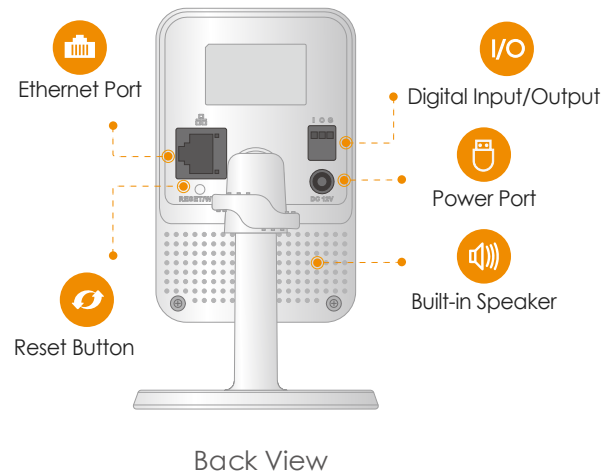

Specifications

Camera

1/2.7" 2 Megapixel Progressive CMOS
2MP (1920 x 1080)
Night Vision: 10m(33ft) Distance
2.8mm Fixed Lens
Field of View : 105° (H), 57° (V), 125° (D)

Video & Audio

Video Compression : H.265/H.264
Up to 25/30fps Frame Rate
Two-way Audio

Notice Management

Motion Detection
Configurable Region
Abnormal Sound Alarm
PIR Detection

Network

1 x 100Mbps Ethernet port
imou App: iOS, Android
CGI, Onvif

Auxiliary Interface

Micro SD Card Slot (up to 256GB)
Built-in Mic & Speaker
Alarm line in/out interface
Reset Button

General

DC 12V1A, PoE
Power Consumption:<3.6W
Working Environment:-10° C~+45° C, Less Than 95%RH
Dimensions: Φ78.5× 90.5× 127.8mm (Φ3.1 × 3.6 × 5 inch)
Weight: 310g (0.68lb)
CE, FCC

What's in the box

- 1x Camera
- 1x Screw Package
- 1x Quick Start Guide
- 1x Installation Position Map