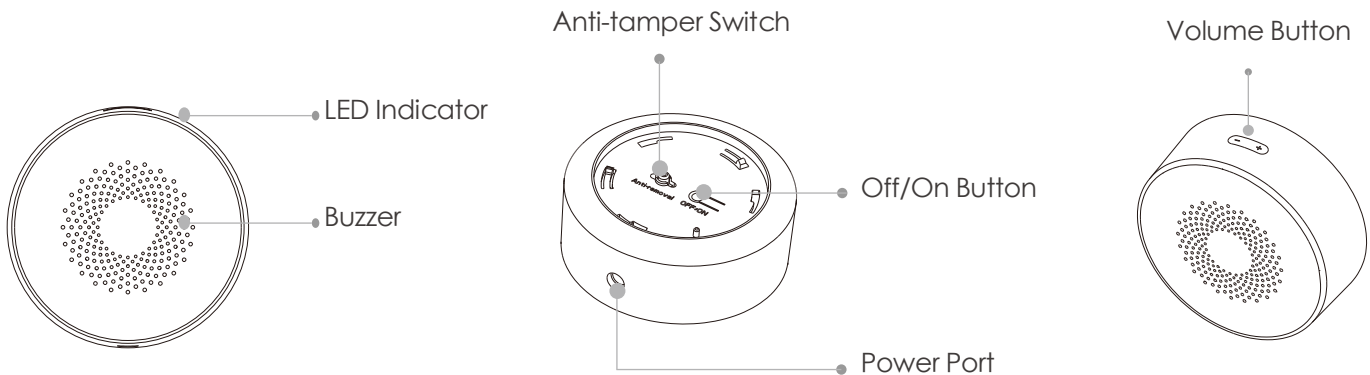

ZR1

Alarm Siren

Siren can be used as a home security system with the Imou detectors. When the Imou sensor detects an intrusion, Siren will ring and the volume can reach up to 85dB. The user can cancel the alarm locally through the gateway, or mute the sound with one key through the APP.

Flexible installation

Support wall/ceiling installation.

Sound and light deterrence

When triggered, sound and light alarms will deter intruders.

Alarm message push

When an alarm occurs, the phone will also receive a message push.

Volume adjustment

Support volume adjustment through APP, up to 85dB.

Smart scene linkage

Interconnect with other smart home devices, such as IPC and light bulbs.

Tamper-proof design

When the device is moved, it will push the alarm message.

Overview