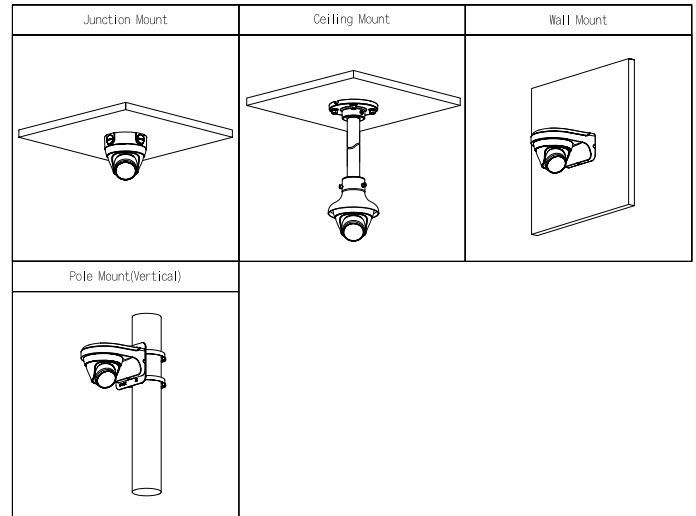

## Accessories

### Optional:

PFA136  
Junction Box

PFB203W  
Wall Mount Bracket

PFA152-E  
Pole Mount Bracket

PFA106  
Mount Adapter

PFB220C  
Ceiling Mount Bracket

PFM321D  
12 VDC 1A Power Adapter

PFM900-E  
Integrated Mount Tester

## Dimensions (mm[inch])