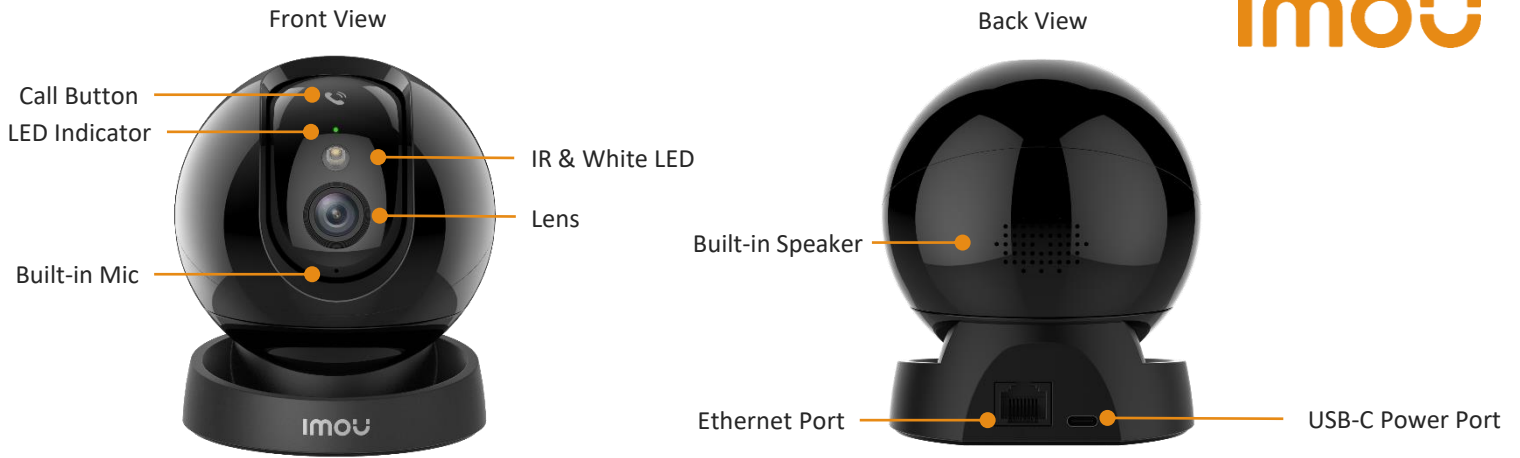

Specifications

Camera

Image Sensor	1/3" Progressive CMOS
Max Resolution	5MP(2880×1620)
Night Vision	15m (49ft) Distance
Focal Length	3.6mm Fixed Lens
Pan & Tilt Lens	88°(H), 47°(V), 107°(D) 355°Pan & 0~90°Tilt

General

Power supply	DC 5V 1A
Power Consumption	< 5W
Working Environment	-10°C~+45°C, Less Than 95%RH
Dimension(L×W×H)	90mm×90mm×107.4mm (3.5 × 3.5 × 4.3 inch)
Weight	195g
Certification	CE, Onvif

Video & Audio

Video Compression	H.265/H.264
Video Frame Rate	Up to 20fps Frame Rate
Focal Length	8×Digital Zoom
Sound Channel	Two-way Audio

Network

Wi-Fi	Wi-Fi: 2.4GHz&5GHz Dual-band Wi-Fi 6 2.4GHz: IEEE802.11b/g/n/ax 5GHz: IEEE802.11a/n/ac/ax
Imou App	IOS, Android

Auxiliary Interface

Micro SD Card	Up to 512GB
Built in Mic & Speaker	YES
Reset Button	YES

Notice Management

Smart Detection	Motion, Human, Pet, Abnormal Sound Alarm
One-touch Call Notification	YES

What's in the box

Camera × 1	Screw Package × 1	Quick Start Guide × 1	Mounting Plate × 1
Power Adapter × 1	Installation Position Map × 1