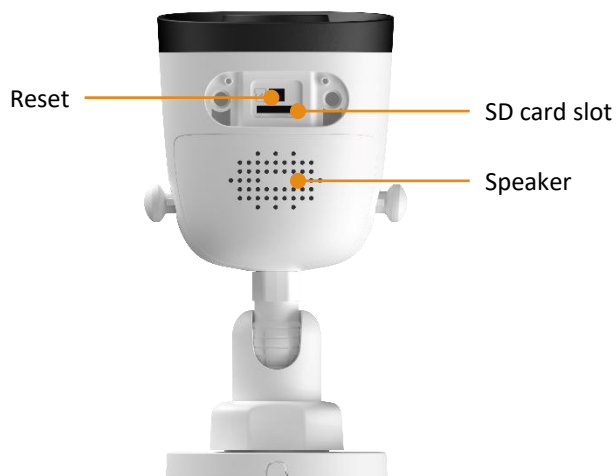

Bullet 3 Pro

3MP/5MP/8MP

H.265 Outdoor Wi-Fi Camera

Bullet 3 Pro delivers 3MP/5MP/8MP live monitoring with a choice of 2.8mm/3.6mm F1.6 lens option, it supports four night vision modes for clear-as day clarity even in pitch dark. With IP67 certified, the camera can be used outdoors under different weather conditions. With built-in spotlight, Support Red & Blue alarm lights and 110dB security siren, Bullet 3 Pro actively keeps unwelcome visitors away from what you care about. Bullet 3 Pro support Human & vehicle Detection, quickly finds human & vehicle targets in images and immediately sends a notification to you.

IP67

Weatherproof from dust and water

2.4G Wi-Fi 6

IEEE802.11b/g/n/a/ax (2.4GHz WIFI 6)

Stay close with what you care

With Cloud service, you will have access to what you care as long as Internet is available. You can record daily or motion videos on Cloud and play back anytime anywhere.

Front View

Bottom View

Specifications

Camera

Image Sensor	1/2.9" Progressive CMOS
	3MP(1920×1080)
Max Resolution	5MP(2880×1620) 8MP(3840×2160)
Night Vision	25m Distance
Focal Length	2.8mm/3.6mm Fixed Lens