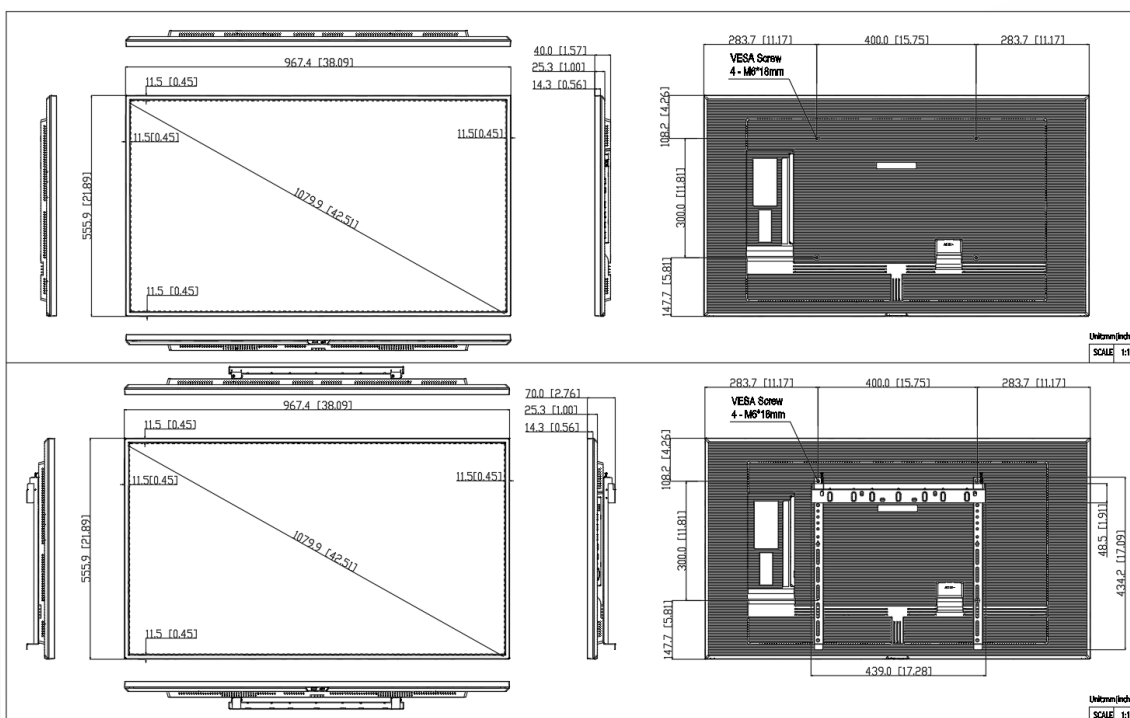

Packing List	Digital Signage × 1, wall-mounted backboard (including package of mounting bolts) × 1, power cord for Europe × 1, RS232 cable x1, remote control × 1, user manual x 1, quick start guide × 1, Regulatory Compliance and Safety Information x1, logo stickers × 1, energy efficiency label × 1
--------------	-----------------------------------------------------------------------------------------------------------------------------------------------------------------------------------------------------------------------------------------------------------------------------------------------

## Physical Interface

Interface	Description	Interface	Description
LAN	100M/1000M Ethernet interface	LINE OUT	LINE output interface
RS232 OUT	RS232 control out	HDMI 1	HDMI digital signal input interface
RS232 IN	RS232 control in	HDMI 2	HDMI digital signal input interface
USB3.0	USB 3.0 interface	HDMI 3	HDMI digital signal input interface
USB2.0	USB 2.0 interface	DP	DP digital signal input interface

## Dimension